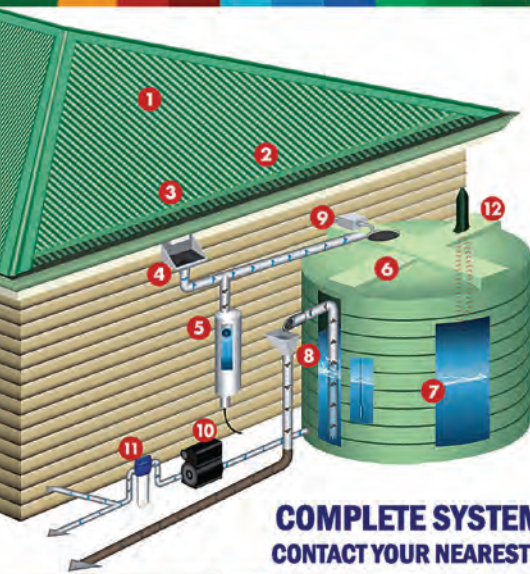

*Delivery available in
 Benoni, Boschkop
 and surrounding areas*

Tian Botha

082 784 8804

quantumfeeds5@gmail.com

Portion 35 Kameelzynkraal, Bronkhorstspruit

FarmCity
 farm-value in the city

Rain Harvesting™