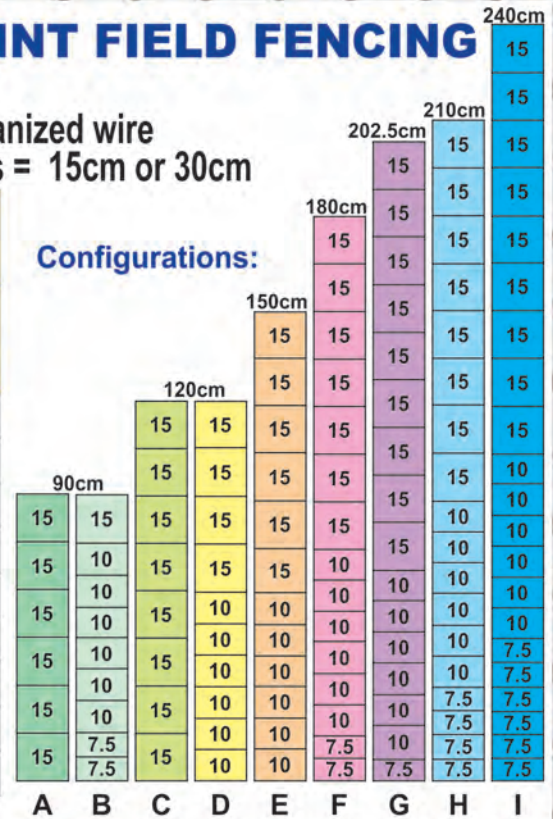

Configurations: