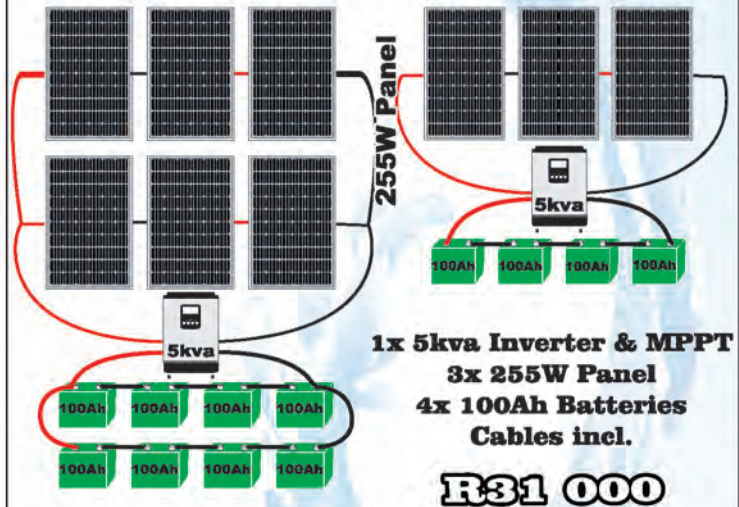

1x 5kva Inverter & MPPT
6x 255W Panel
8x 100Ah Batteries
Cables incl.
R46 000

All prices are VAT incl.
Prices are subject to change.

Specs may vary within reason
without notice

SONKRAG
SOLAR DISTRIBUTORS
Tel.: 012 8191081. 0828825145