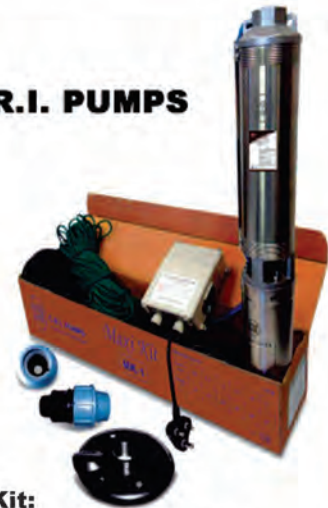

R1 899-00

C.R.I. PUMPS

4" Borehole Kit:

**Included: Oil filled Motor, Pump,
Control Box, Cable, Rope, Baseplate &
Fittings.**

MK1-0.37kW +60m cable R3 999-00

MK2-0.37kW +50m cable R3 699-00

MK3-0.55kW +60m cable R4 199-00